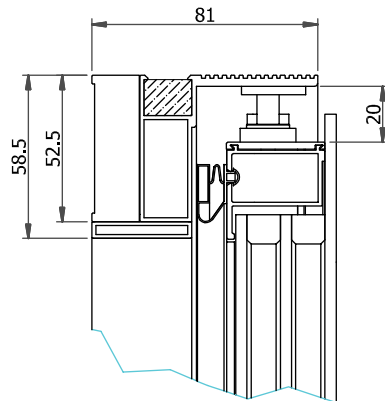

Green Gas Defrosted LINE-UP

Green Gas is the glazed insert from TGD specifically engineered for plug-in top freezing appliances of the most advanced retail industry suppliers

PARTICULAR B

PARTICULAR C

PARTICULAR E

PARTICULAR F

GLASS DOOR

Swing door made of "0 Energy" safety triple glass

Silk screened external glass layer

Internal glass antifog treatment

UNI 12150 and UNI 23953 class 3 complying component

0.7 Ug insulated glass

76% Light transmission

97% Colour rendering

Patented adjustable self closing device 500.000 cycles tested

MASTER FRAME

Natural gas defrosting technology

LED Equipped or LED Prewired configuration

Uni 23953 Class 3 tested components