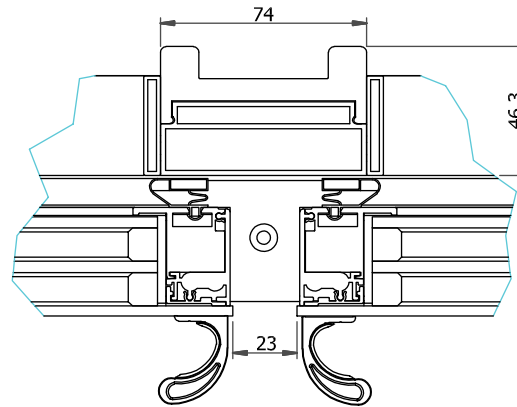

PARTICULAR C