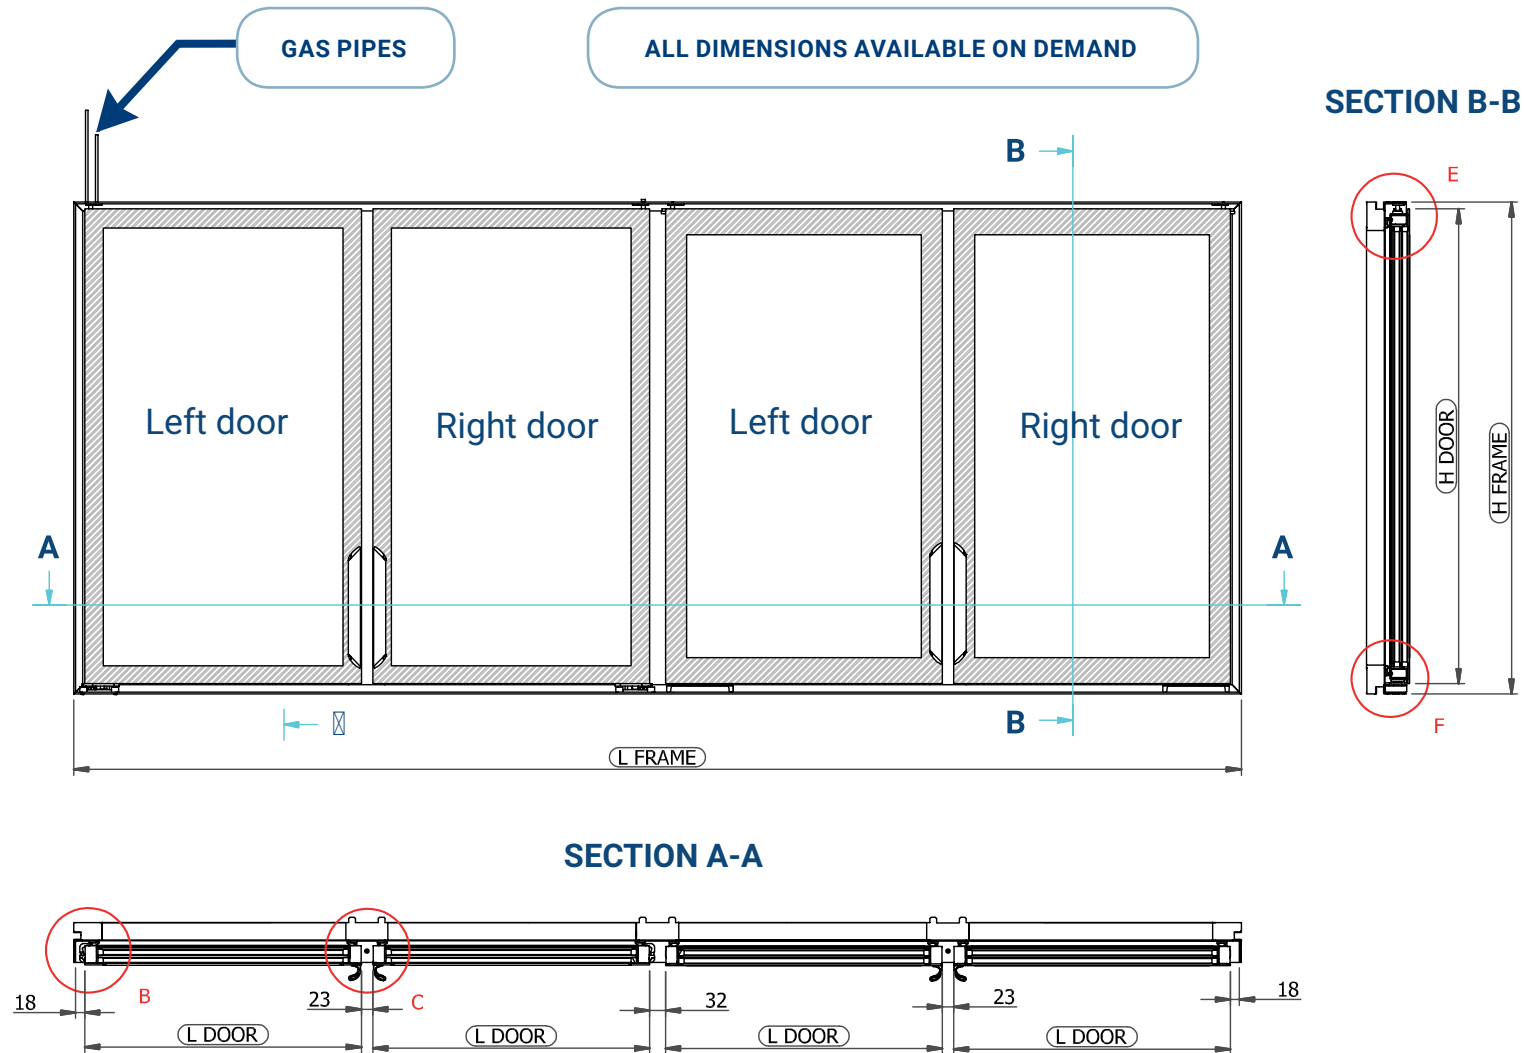

Green Gas Defrosted LINE-UP

Green Gas is the glazed insert from TGD specifically engineered for plug-in top freezing appliances of the most advanced retail industry suppliers

PARTICULAR B

PARTICULAR C

PARTICULAR E

PARTICULAR F

GLASS DOOR

Swing door made of "0 Energy" safety triple glass

Silk screened external glass layer

Internal glass antifog treatment

UNI 12150 and UNI 23953 class 3 complying component

0.7 Ug insulated glass

76% Light transmission

97% Colour rendering

Patented adjustable self closing device 500.000 cycles tested

MASTER FRAME

Natural gas defrosting technology

LED Equipped or LED Prewired configuration

Uni 23953 Class 3 tested components