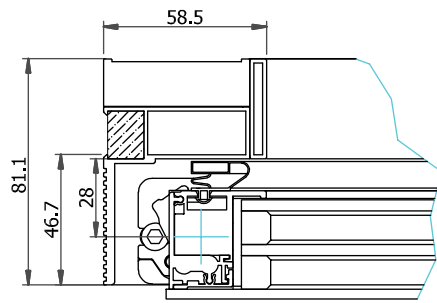

PARTICULAR B