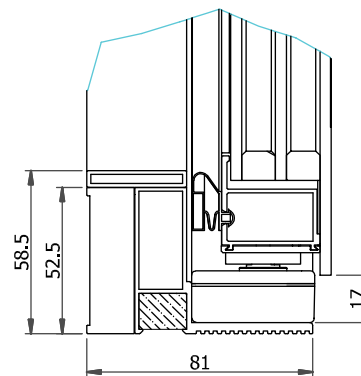

Green Gas Defrosted LINE-UP

Green Gas is the glazed insert from TGD specifically engineered for plug-in top freezing appliances of the most advanced retail industry suppliers

PARTICULAR B

PARTICULAR C

PARTICULAR E

PARTICULAR F

GLASS DOOR

Swing door made of "0 Energy" safety triple glass

Silk screened external glass layer

Internal glass antifog treatment

UNI 12150 and UNI 23953 class 3 complying component

0.7 Ug insulated glass

76% Light transmission

97% Colour rendering

Patented adjustable self closing device 500.000 cycles tested

MASTER FRAME

Natural gas defrosting technology

LED Equipped or LED Prewired configuration

Uni 23953 Class 3 tested components