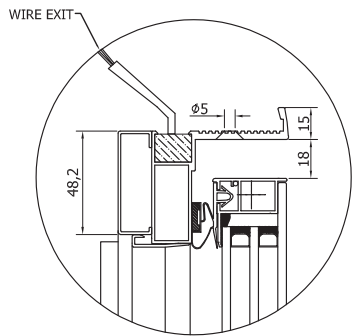

LT heating line-up systems for wall freezing cabinets with full glass doors

ALL DIMENSIONS AVAILABLE ON DEMAND

FULL GLASS DOOR

Full Glass door with customizable exterior Ral 9005 silk screen (other colours available on demand)

High fashion Italian design with full height or short comfortable grip handle

Left to right hand reversible door

Swing door made of triple glazing glass with security exterior layers according to UNI 12150 standard

Glass standard heating: 220V 100W/SQM (any other voltage and wattage available on demand)

Aluminium frame standard heating: 220V 7.5W/LMT (any other voltage and wattage available on demand)

Adjustable self-closing action by torsion bar

STANDARD HEATING MASTER FRAME

Silver satin aluminium insulated by Ral 9005 Pvc covers

Any frame is adapted to receive aluminium framed or full glass doors by TGD

Available configurations: 1, 2, 3, 4 and 5 openings

T8 and led on board prepared or led pre-wired configuration available