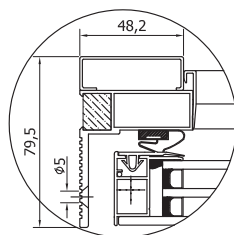

LT heating line-up systems for wall freezing cabinets with full glass doors

ALL DIMENSIONS AVAILABLE ON DEMAND

FULL GLASS DOOR

Full Glass door with customizable exterior Ral 9005 silk screen (other colours available on demand)

High fashion Italian design with full height or short comfortable grip handle

Left to right hand reversible door

Swing door made of triple glazing glass with security exterior layers according to UNI 12150 standard

Glass standard heating: 220V 100W/SQM (any other voltage and wattage available on demand)

Aluminium frame standard heating: 220V 7.5W/LMT (any other voltage and wattage available on demand)

Adjustable self-closing action by torsion bar

STANDARD HEATING MASTER FRAME

Silver satin aluminium insulated by Ral 9005 Pvc covers

Any frame is adapted to receive aluminium framed or full glass doors by TGD

Available configurations: 1, 2, 3, 4 and 5 openings

T8 and led on board prepared or led pre-wired configuration available