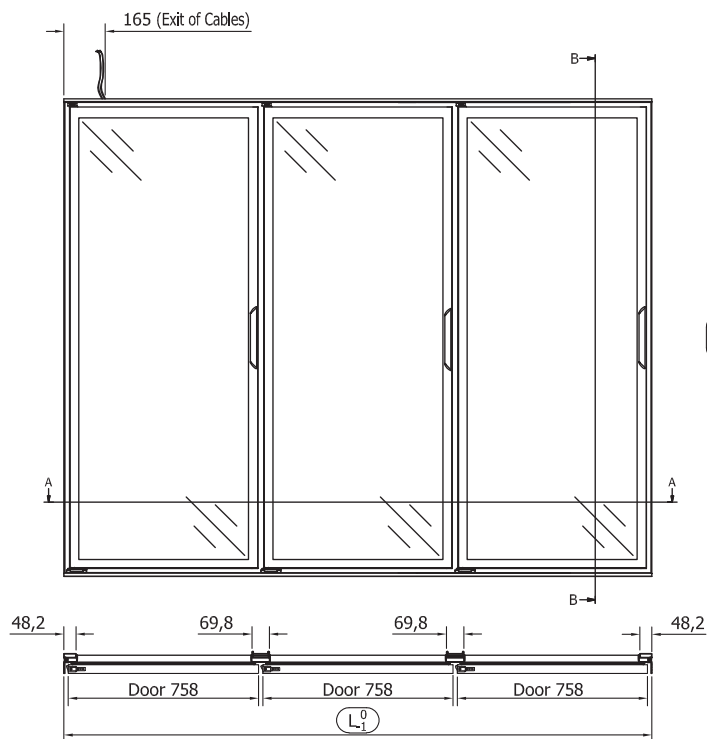

LT heating line-up systems for wall freezing cabinets with full glass doors

ALL DIMENSIONS AVAILABLE ON DEMAND

FULL GLASS DOOR

Full Glass door with customizable exterior Ral 9005 silk screen (other colours available on demand)

High fashion Italian design with full height or short comfortable grip handle

Left to right hand reversible door

Swing door made of triple glazing glass with security exterior layers according to UNI 12150 standard

Glass standard heating: 220V 100W/SQM (any other voltage and wattage available on demand)

Aluminium frame standard heating: 220V 7.5W/LMT (any other voltage and wattage available on demand)

Adjustable self-closing action by torsion bar

STANDARD HEATING MASTER FRAME

Silver satin aluminium insulated by Ral 9005 Pvc covers

Any frame is adapted to receive aluminium framed or full glass doors by TGD

Available configurations: 1, 2, 3, 4 and 5 openings

T8 and led on board prepared or led pre-wired configuration available