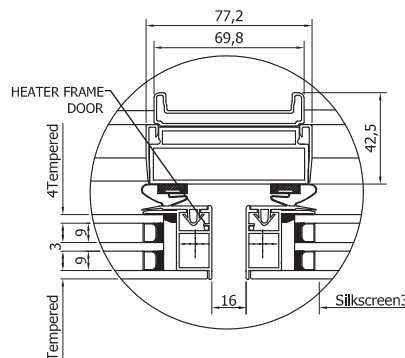

LT heating line-up systems for wall freezing cabinets with full glass doors

ALL DIMENSIONS AVAILABLE ON DEMAND

FULL GLASS DOOR

Full Glass door with customizable exterior Ral 9005 silk screen (other colours available on demand)

High fashion Italian design with full height or short comfortable grip handle

Left to right hand reversible door

Swing door made of triple glazing glass with security exterior layers according to UNI 12150 standard

Glass standard heating: 220V 100W/SQM (any other voltage and wattage available on demand)

Aluminium frame standard heating: 220V 7.5W/LMT (any other voltage and wattage available on demand)

Adjustable self-closing action by torsion bar

STANDARD HEATING MASTER FRAME

Silver satin aluminium insulated by Ral 9005 Pvc covers

Any frame is adapted to receive aluminium framed or full glass doors by TGD

Available configurations: 1, 2, 3, 4 and 5 openings

T8 and led on board prepared or led pre-wired configuration available