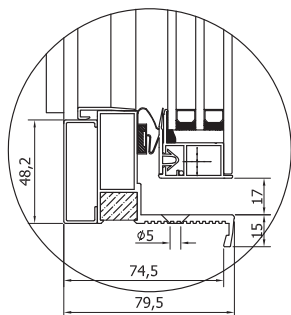

LT heating line-up systems for wall freezing cabinets with full glass doors

ALL DIMENSIONS AVAILABLE ON DEMAND

FULL GLASS DOOR

Full Glass door with customizable exterior Ral 9005 silk screen (other colours available on demand)

High fashion Italian design with full height or short comfortable grip handle

Left to right hand reversible door

Swing door made of triple glazing glass with security exterior layers according to UNI 12150 standard

Glass standard heating: 220V 100W/SQM (any other voltage and wattage available on demand)

Aluminium frame standard heating: 220V 7.5W/LMT (any other voltage and wattage available on demand)

Adjustable self-closing action by torsion bar

STANDARD HEATING MASTER FRAME

Silver satin aluminium insulated by Ral 9005 Pvc covers

Any frame is adapted to receive aluminium framed or full glass doors by TGD

Available configurations: 1, 2, 3, 4 and 5 openings

T8 and led on board prepared or led pre-wired configuration available