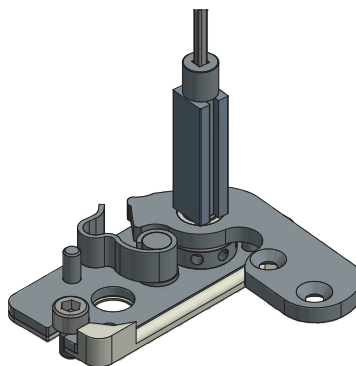

LT heating line-up systems for wall freezing cabinets with full glass doors

ALL DIMENSIONS AVAILABLE ON DEMAND

FULL GLASS DOOR

Full Glass door with customizable exterior Ral 9005 silk screen (other colours available on demand)

High fashion Italian design with full height or short comfortable grip handle

Left to right hand reversible door

Swing door made of triple glazing glass with security exterior layers according to UNI 12150 standard

Glass standard heating: 220V 100W/SQM (any other voltage and wattage available on demand)

Aluminium frame standard heating: 220V 7.5W/LMT (any other voltage and wattage available on demand)

Adjustable self-closing action by torsion bar

STANDARD HEATING MASTER FRAME

Silver satin aluminium insulated by Ral 9005 Pvc covers

Any frame is adapted to receive aluminium framed or full glass doors by TGD

Available configurations: 1, 2, 3, 4 and 5 openings

T8 and led on board prepared or led pre-wired configuration available