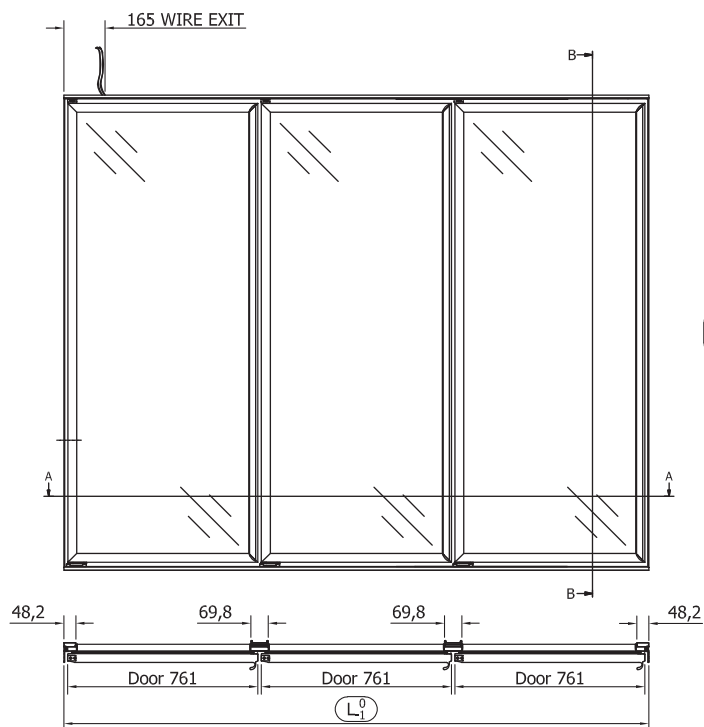

## LT heating line-up systems for wall freezing cabinets with aluminium framed doors

ALL DIMENSIONS AVAILABLE ON DEMAND

## ALUMINIUM FRAMED GLASS DOOR

Exclusive design and full height comfortable grip handle

Left to right hand and vice versa reversible door

Swing door made of triple glass with security exterior layers according to UNI 12150 standard