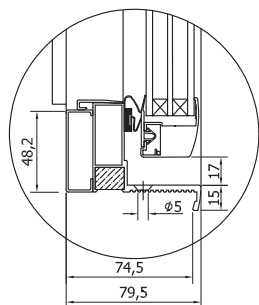

## LT heating line-up systems for wall freezing cabinets with aluminium framed doors

ALL DIMENSIONS AVAILABLE ON DEMAND

Manual open wide door lock