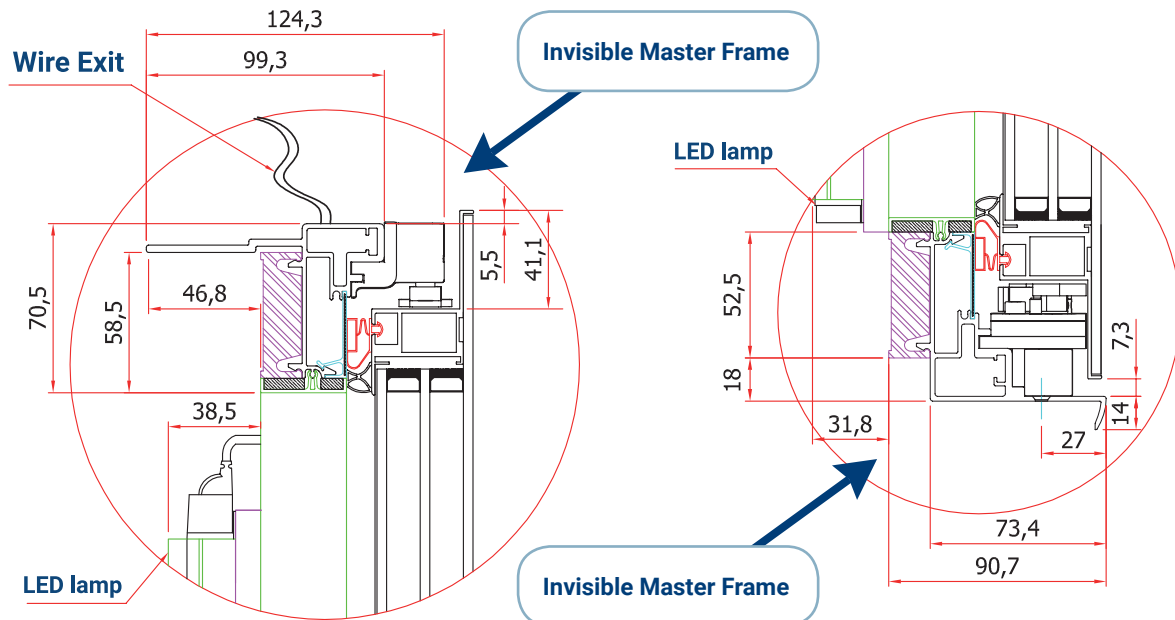

"Wide Look Lt" is the glazed insert from TGD specifically engineered for freezing top appliances of the most advanced retail industry suppliers.

FRAME

Low Energy Frame

Lighting	Led Equipped
	Led Prewired

Hinge System 150.000 Cycles Tested

UNI 23953 Class 3 Tested

100% Electronic Functionality Test

DOOR GLASS

Standard Ug Value 0.6

Various Antifog Film Options

Twin Tempered Glass unit