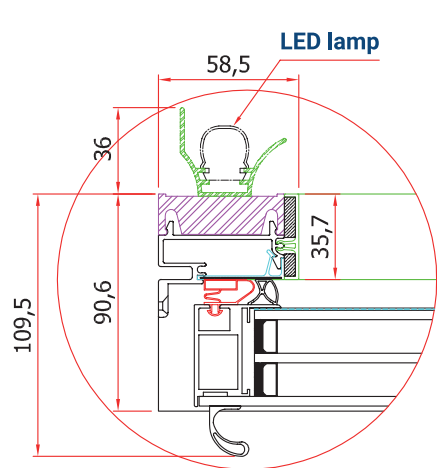

FRAME

Low Energy Frame

Lighting	Led Equipped
	Led Prewired

Hinge System 150.000 Cycles Tested

UNI 23953 Class 3 Tested

100% Electronic Functionality Test

DOOR GLASS

Standard Ug Value 0.6

Various Antifog Film Options

Twin Tempered Glass unit