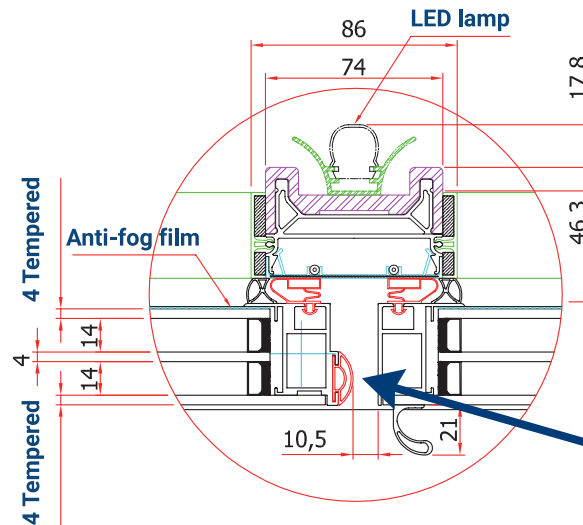

"Wide Look Lt" is the glazed insert from TGD specifically engineered for freezing top appliances of the most advanced retail industry suppliers.

FRAME

Low Energy Frame

Lighting	Led Equipped
	Led Prewired

Hinge System 150.000 Cycles Tested

UNI 23953 Class 3 Tested

100% Electronic Functionality Test

DOOR GLASS

Standard Ug Value 0.6

Various Antifog Film Options

Twin Tempered Glass unit