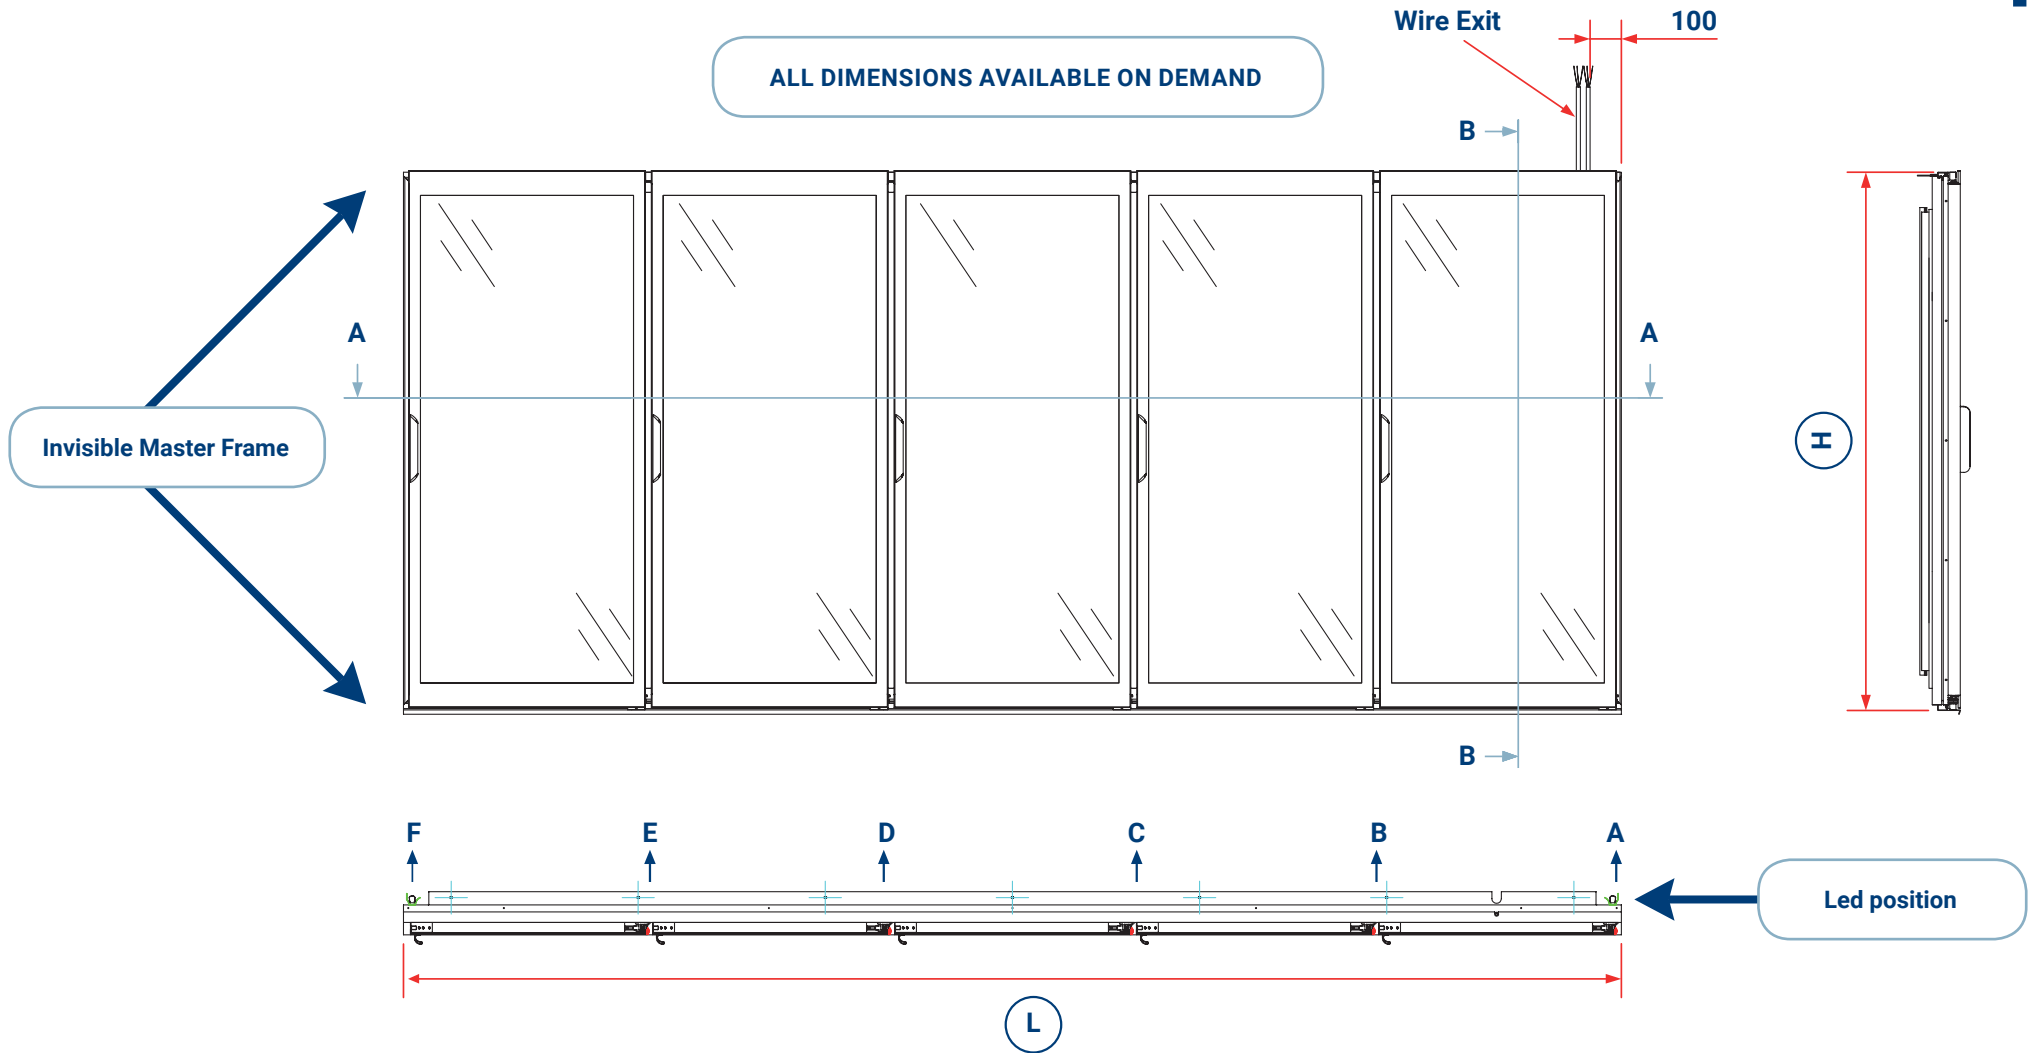

"Wide Look Lt" is the glazed insert from TGD specifically engineered for freezing top appliances of the most advanced retail industry suppliers.

FRAME

Low Energy Frame

Lighting	Led Equipped
	Led Prewired

Hinge System 150.000 Cycles Tested

UNI 23953 Class 3 Tested

100% Electronic Functionality Test

DOOR GLASS

Standard Ug Value 0.6

Various Antifog Film Options

Twin Tempered Glass unit