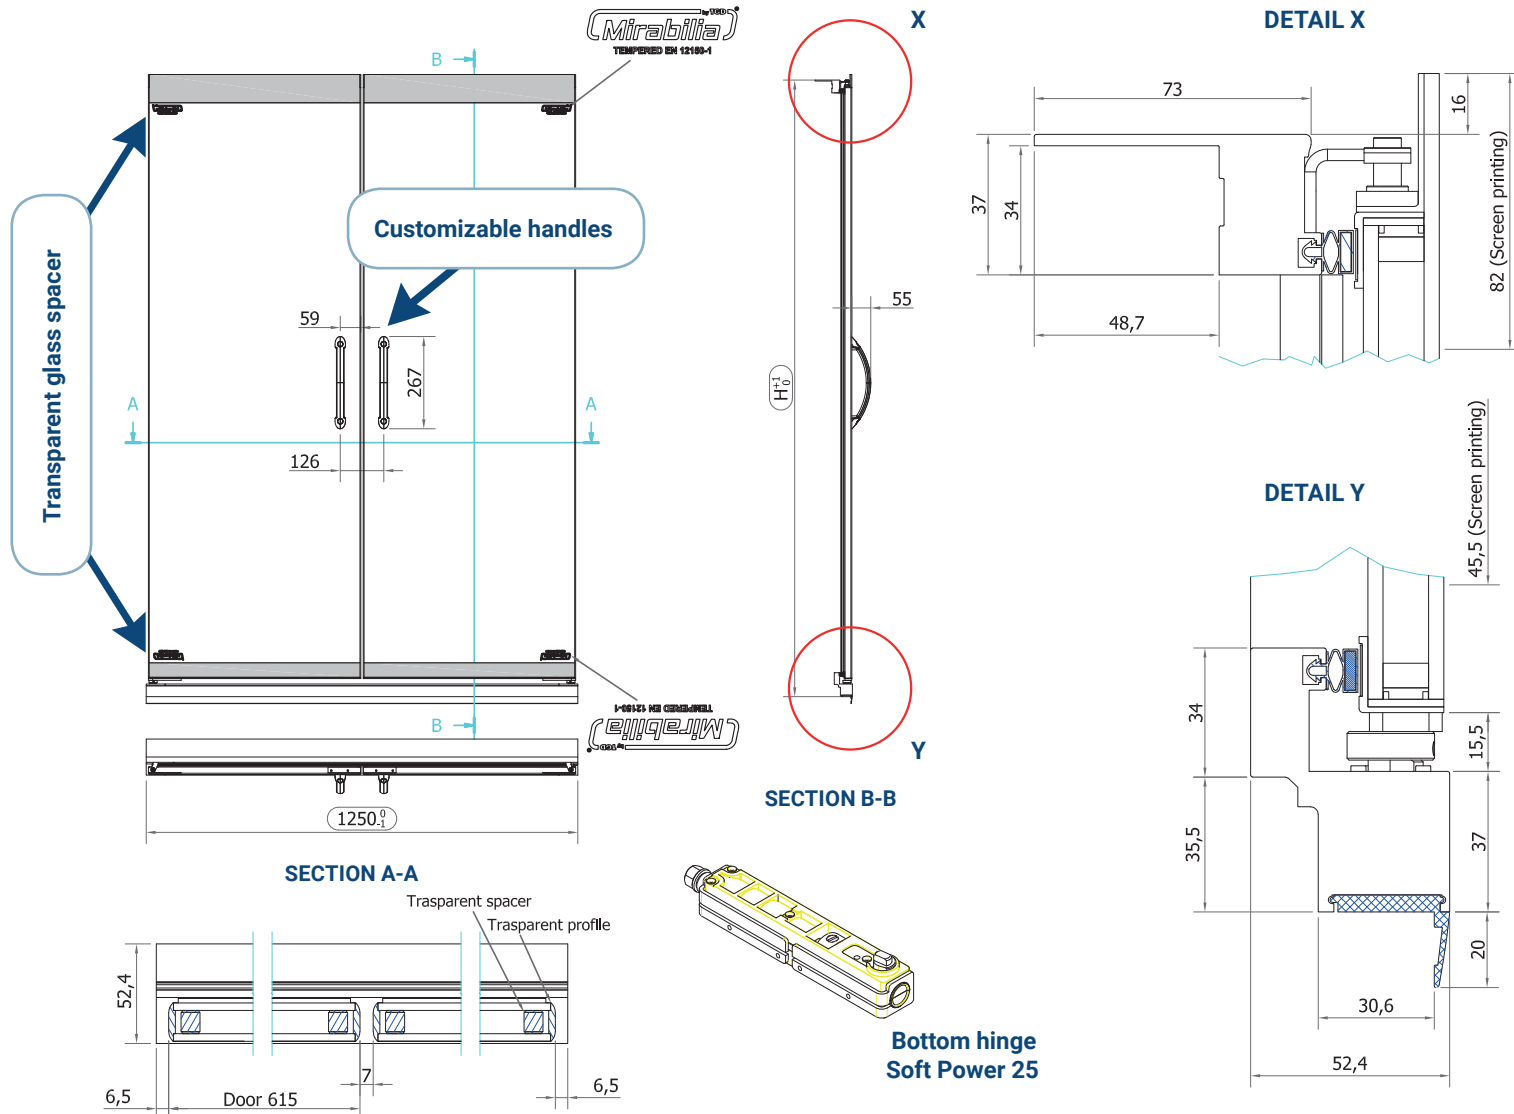

Pro-Vision with full transparent door exceeding the frame on the top side, providing your cabinet of a unique full glass outlook

ALL DIMENSIONS AVAILABLE ON DEMAND

FRAME FEATURES

Frame kit made of transoms only

Available colours: RAL 7035 or RAL 9004

Modular concept: frames can be alternated according to any possible lay-out of the display units

"Easy Fitting" concept: quick and easy installation of the pre-assembled frames

Energy free frame, «0» maintenance

Self-closing devices pre-assembled in the bottom transom: "Soft Power 25" or "G Torque"

Frame mullion for led fitting available on demand